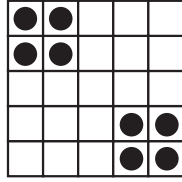

BIG BANG SESSION GAME PATTERNS

Game 2

SILVER STAR CASINO & BOK HOMA CASINO