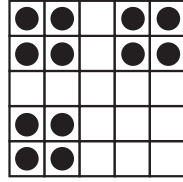

BIG BANG SESSION GAME PATTERNS

Game 3

SILVER STAR CASINO & BOK HOMA CASINO